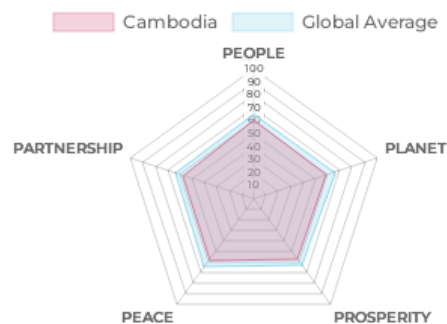

Timeline: 1 Year

Project Budget: £9,402

Direct Commitment Ratio: 87.49%

Project to Organisation Ratio: 47.62%

Scan the QR code to learn more

In-country Needs Intensity Score

Global Needs Intensity Score

Topic and Activity Grid

Sustainable Development Goals Profile:

Five Pillars:

People: Social Impact

No of lives impacted	111
Gender	Female, Male
Age	0-3, 4-11, 12-17, 18-25, 26-40, 41-60, 60+
Employment Status	Student, Employed, Self-employed, Unemployed
Accessibility	Disabled, Non-Disabled
Location	Rural, Remote